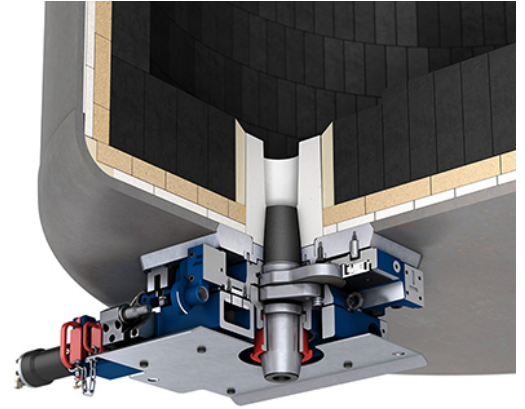

Ladle Gate INTERSTOP® SX

The new INTERSTOP® ladle gate Type SX is a high-performance ladle gate system focused on optimising total cost of ownership (TCO) as well as safe and easy operation. The advanced refractory concept is leading to improved efficiency. The smart handling characteristics allow for easy and safe operation and are incorporated within a maintenance-friendly design.

The new development has a positive impact on the overall operating costs and increases the safety standard during handling and operation.