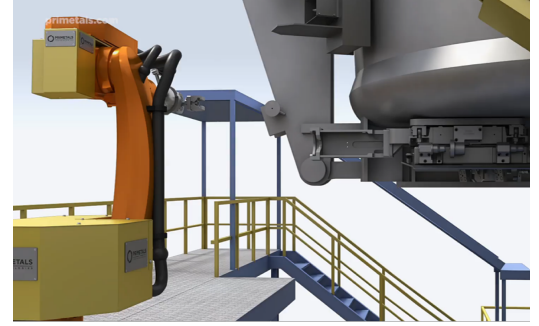

Primetals Technologies LiquiRob® for ladle charging area

The robotic solution for fully automated handling of Flow Control system parts, LiquiRob®, performs all operator tasks, eliminating the need for a human in the ladle charging area. This innovation serves safety and health protection and leads to an increase in efficiency as well as process control.

Primetals Technologies LiquiRob® for ladle casting area

The robotic solution for fully automatic handling of Flow Control system parts, LiquiRob®, is also available for the ladle casting area.

Just like the LiquiRob® for the ladle charging area, this solution takes over all operator tasks, which means that this innovation ensures worker safety and brings about an increase in overall efficiency.

Automatic Monotube Change

Our fully automatic powder feeding and monotube change solution is an integrated solution that maximizes safety in the casting area.

Continuous powder feeding, easy access for operators to the mold, and improved process control and efficiency are the hallmarks of this solution.

Ladle Preparation Area

In particular, the robotic solution for the fully automated ladle preparation area (LPA) provides safety in terms of operator removal from liquid steel, heat dust, and time pressure, and leads to higher process stability through improved reliability of the tasks performed. In addition, there is an extension of the refractory service life, for example, due to the fact that it is no longer necessary to change the inner nozzle.