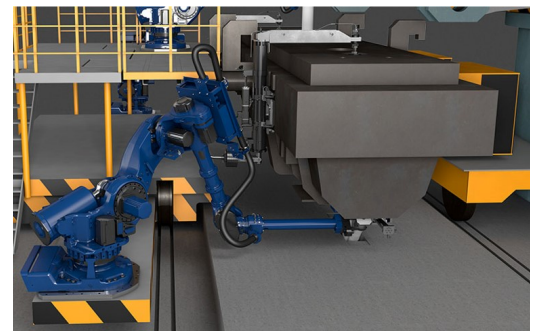

Primetals Technologies LiquiRob® for ladle charging area

The robotic solution for fully automated handling of Flow Control system parts, LiquiRob®, performs all operator tasks, eliminating the need for a human in the ladle charging area. This innovation serves safety and health protection and leads to an increase in efficiency as well as process control.

Primetals Technologies LiquiRob® for ladle casting area

The robotic solution for fully automatic handling of Flow Control system parts, LiquiRob®, is also available for the ladle casting area.

Just like the LiquiRob® for the ladle charging area, this solution takes over all operator tasks, which means that this innovation ensures worker safety and brings about an increase in overall efficiency.

Automatic Monotube Change

Our fully automatic powder feeding and monotube change solution is an integrated solution that maximizes safety in the casting area.

Continuous powder feeding, easy access for operators to the mold, and improved process control and efficiency are the hallmarks of this solution.

Ladle Preparation Area

In particular, the robotic solution for the fully automated ladle preparation area (LPA) provides safety in terms of operator removal from liquid steel, heat dust, and time pressure, and leads to higher process stability through improved reliability of the tasks performed. In addition, there is an extension of the refractory service life, for example, due to the fact that it is no longer necessary to change the inner nozzle.