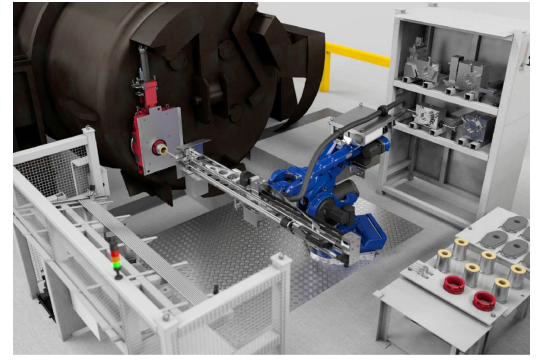

Ladle Preparation Area

In particular, the robotic solution for the fully automated ladle preparation area (LPA) provides safety in terms of operator removal from liquid steel, heat dust, and time pressure, and leads to higher process stability through improved reliability of the tasks performed. In addition, there is an extension of the refractory service life, for example, due to the fact that it is no longer necessary to change the inner nozzle.

Lastly, there is the possibility of applying life prediction models to create predictive maintenance as well as reliable data collection.